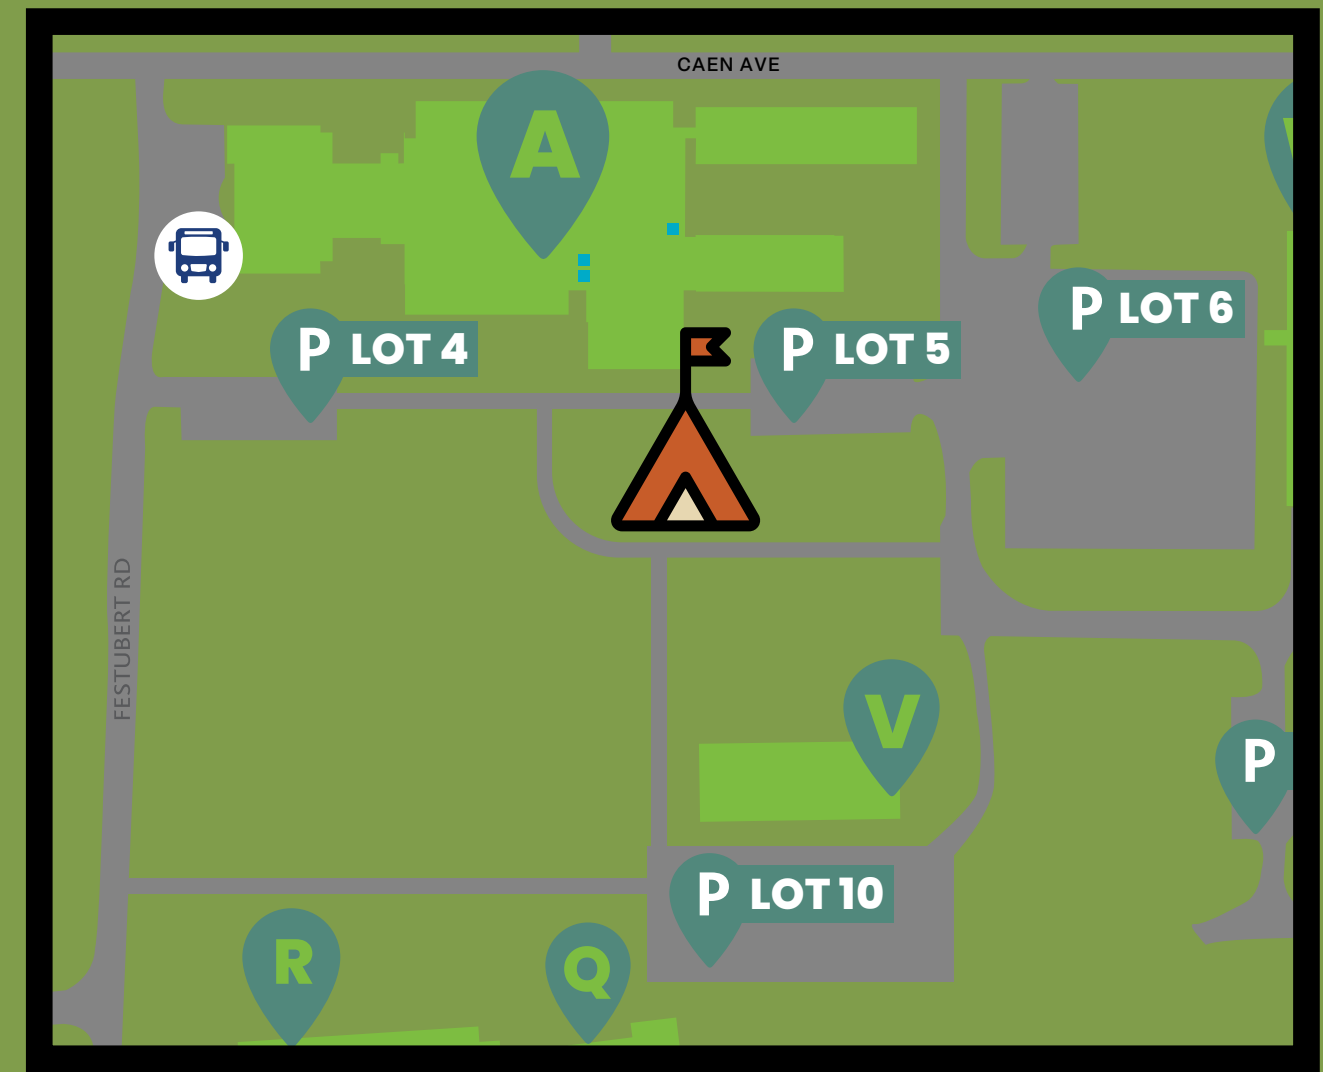

P LOT 5

P LOT 6

Givenchy Rd

Vendor Space (orange rectangles):

- Registration Tables (bottom left)
- Visssare Media (vertical, top center)
- JRFM TRUCK (top center)
- JRFM (top center)
- Cambree (top center)
- SUS Booth (diagonal, top center)
- Beer Garden (large, top right)
- MERCH (diagonal, top right)
- First Aid (bottom right)

Vendor Space (orange rectangles):

- AXE THROW (left)
- Food Truck (left)
- RBC Booth (center)
- Food Truck (center)
- Student Care (center)
- Valley Cater (right)

Valley Cater Truck (diagonal orange rectangle)

Designated Vendor Drop Off Spot

Legend

- Vendor Space
- UFV Building
- Driving Not Allowed
- Parking Lot
- Power
- Tree
- Fire Pit
- Campus Shuttle
- Picnic Table

Agriculture Building V

SUS BACKYARD BASH
March 28th, 2024