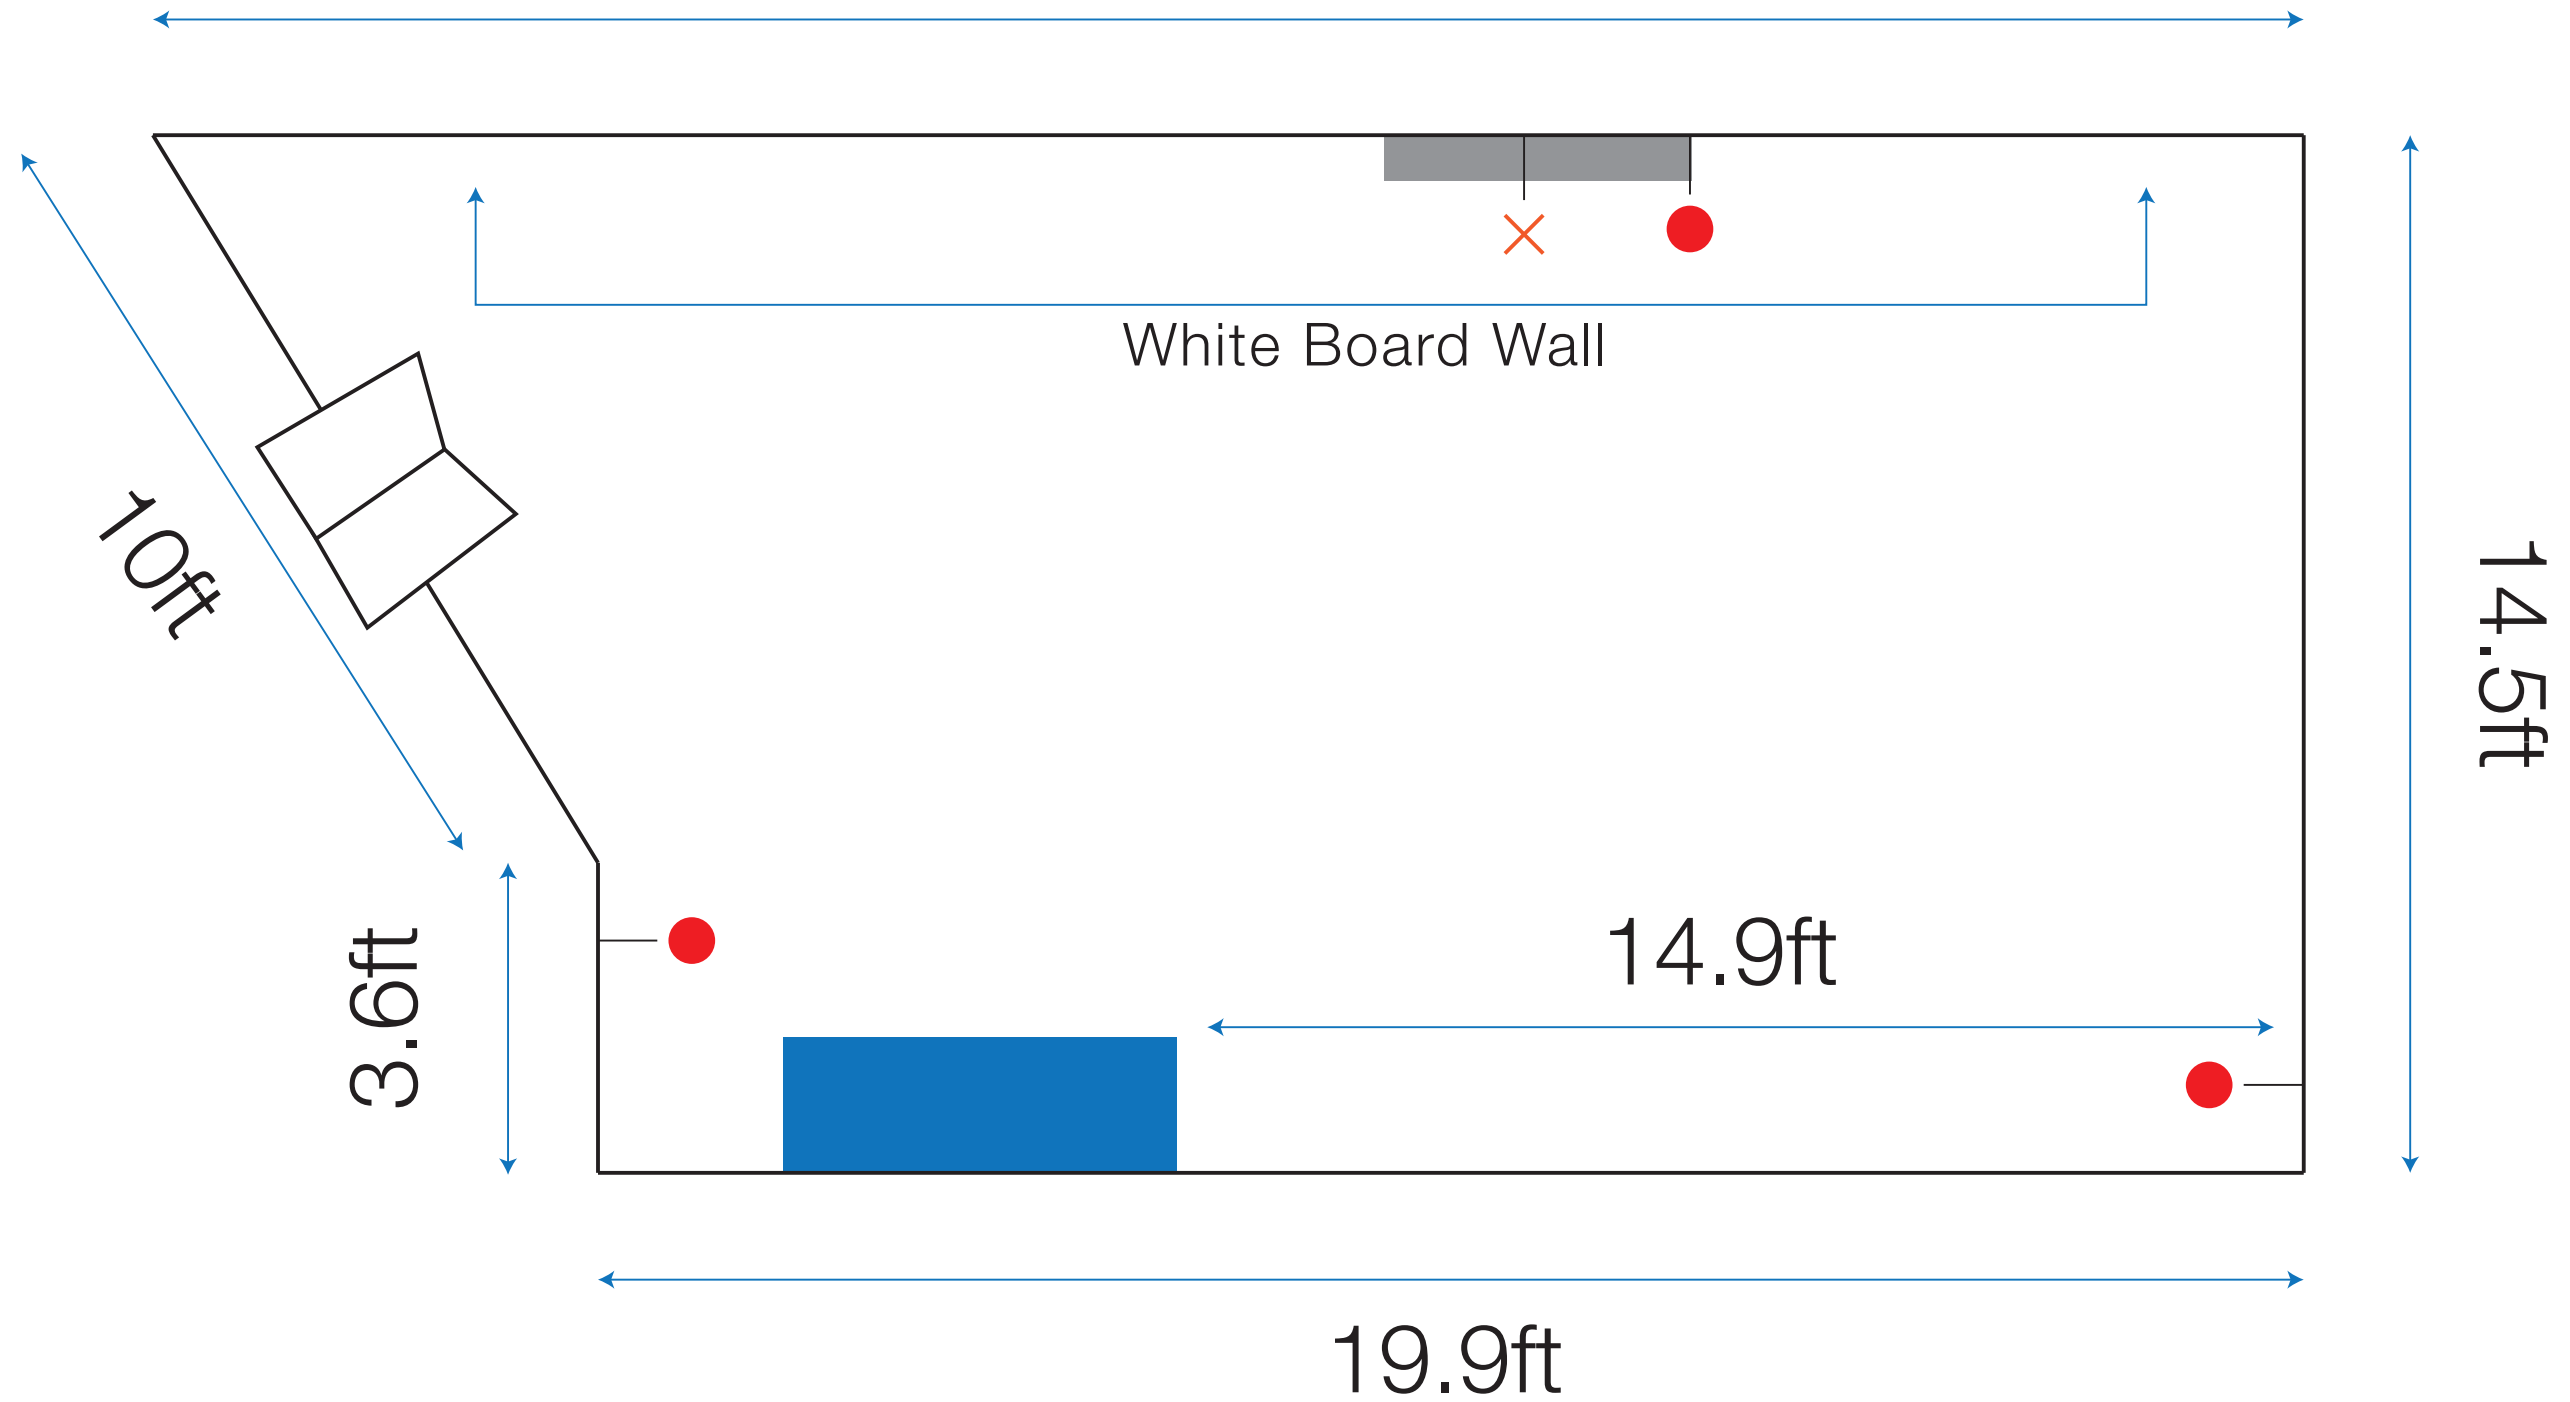

SMALL BOARD ROOM (S3102)

23.7ft

- Power Outlet
- × HDMI
- Cabinet
- Television Screen