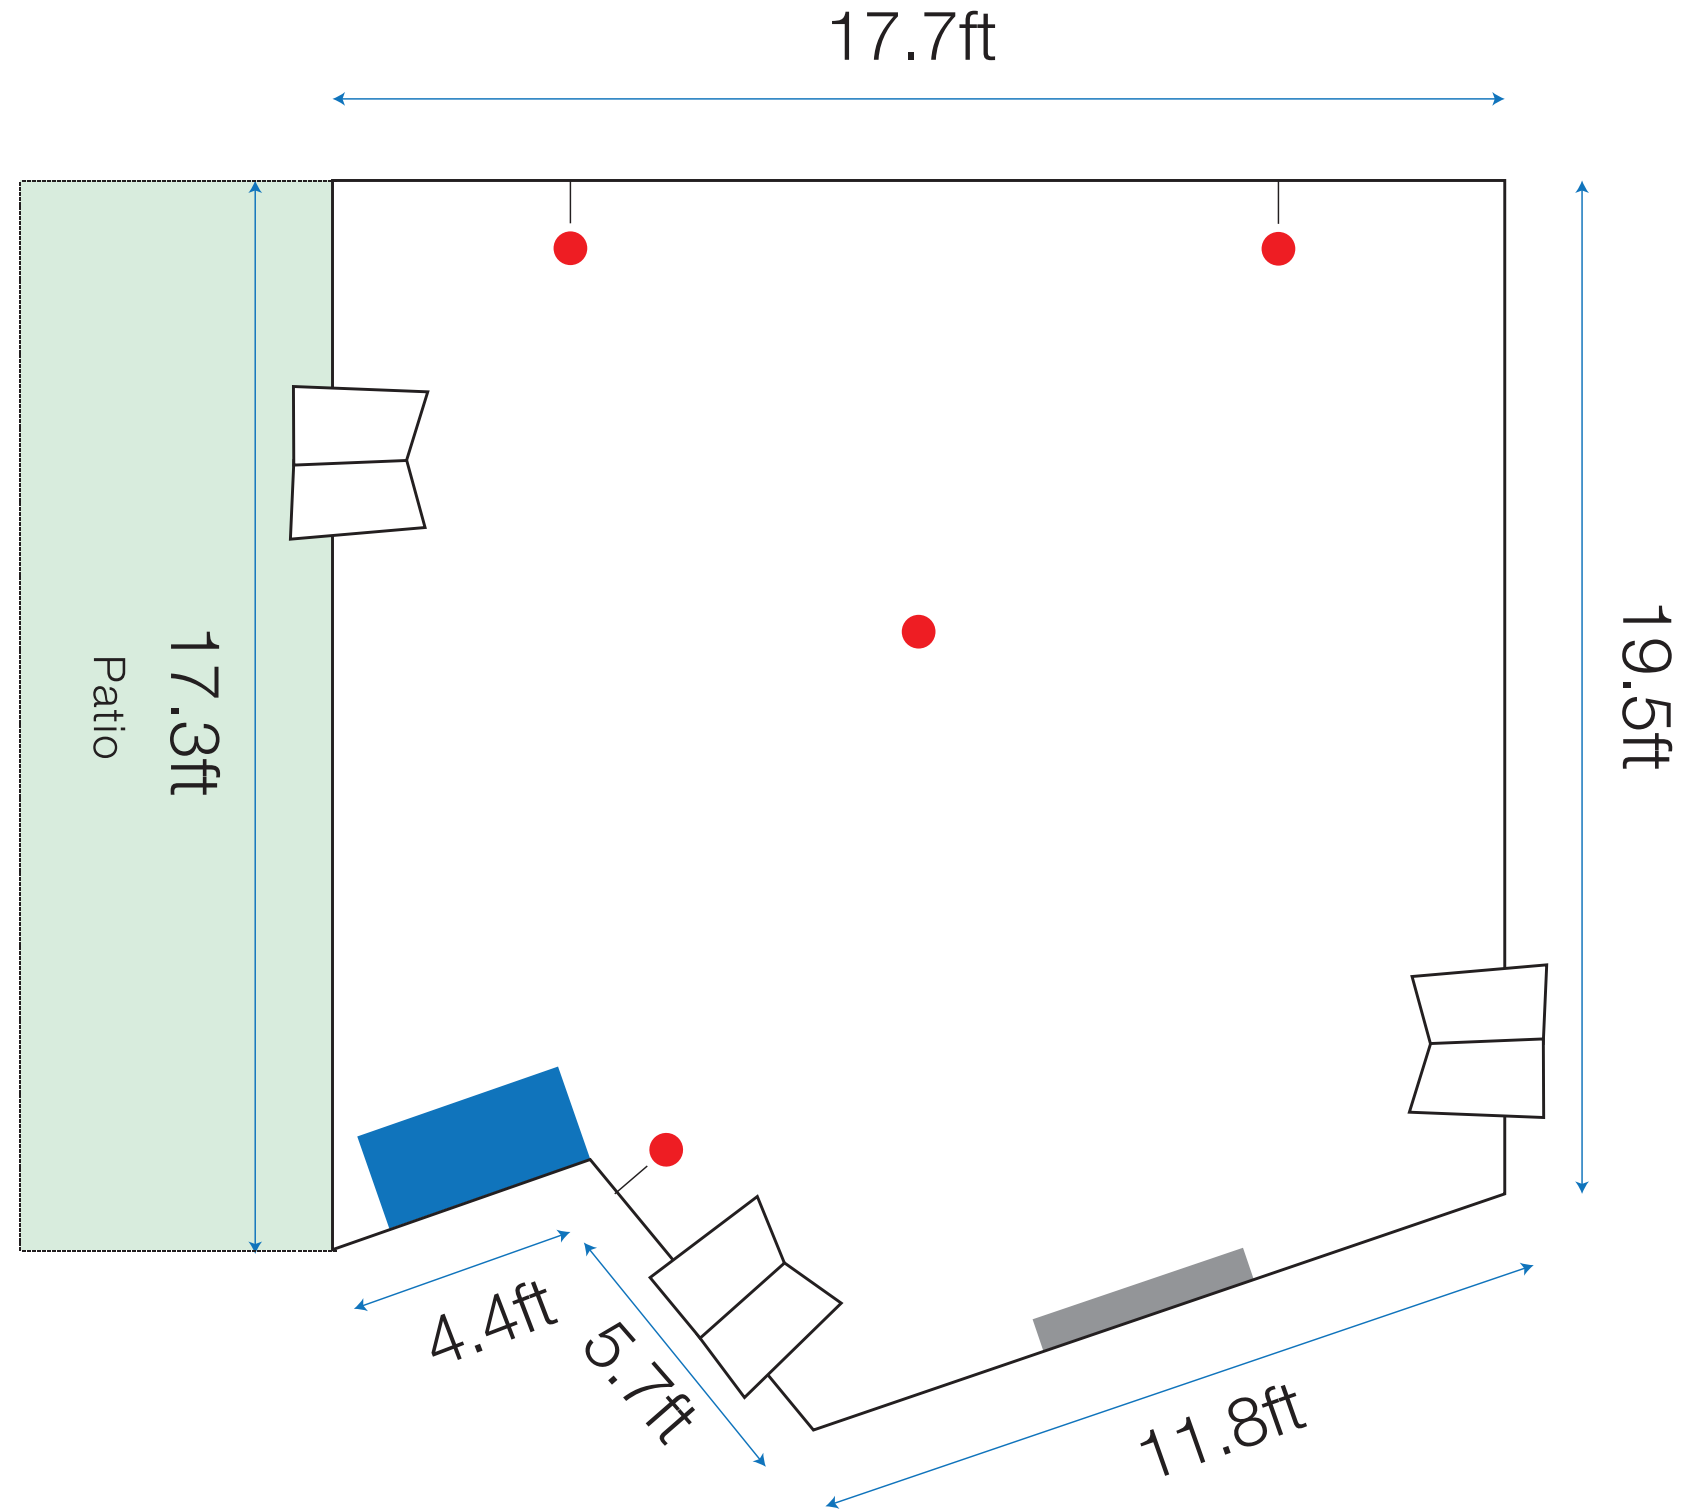

THE CANOE PRIVATE DINING ROOM

- Power Outlet
- × HDMI
- Cabinet
- Television Screen