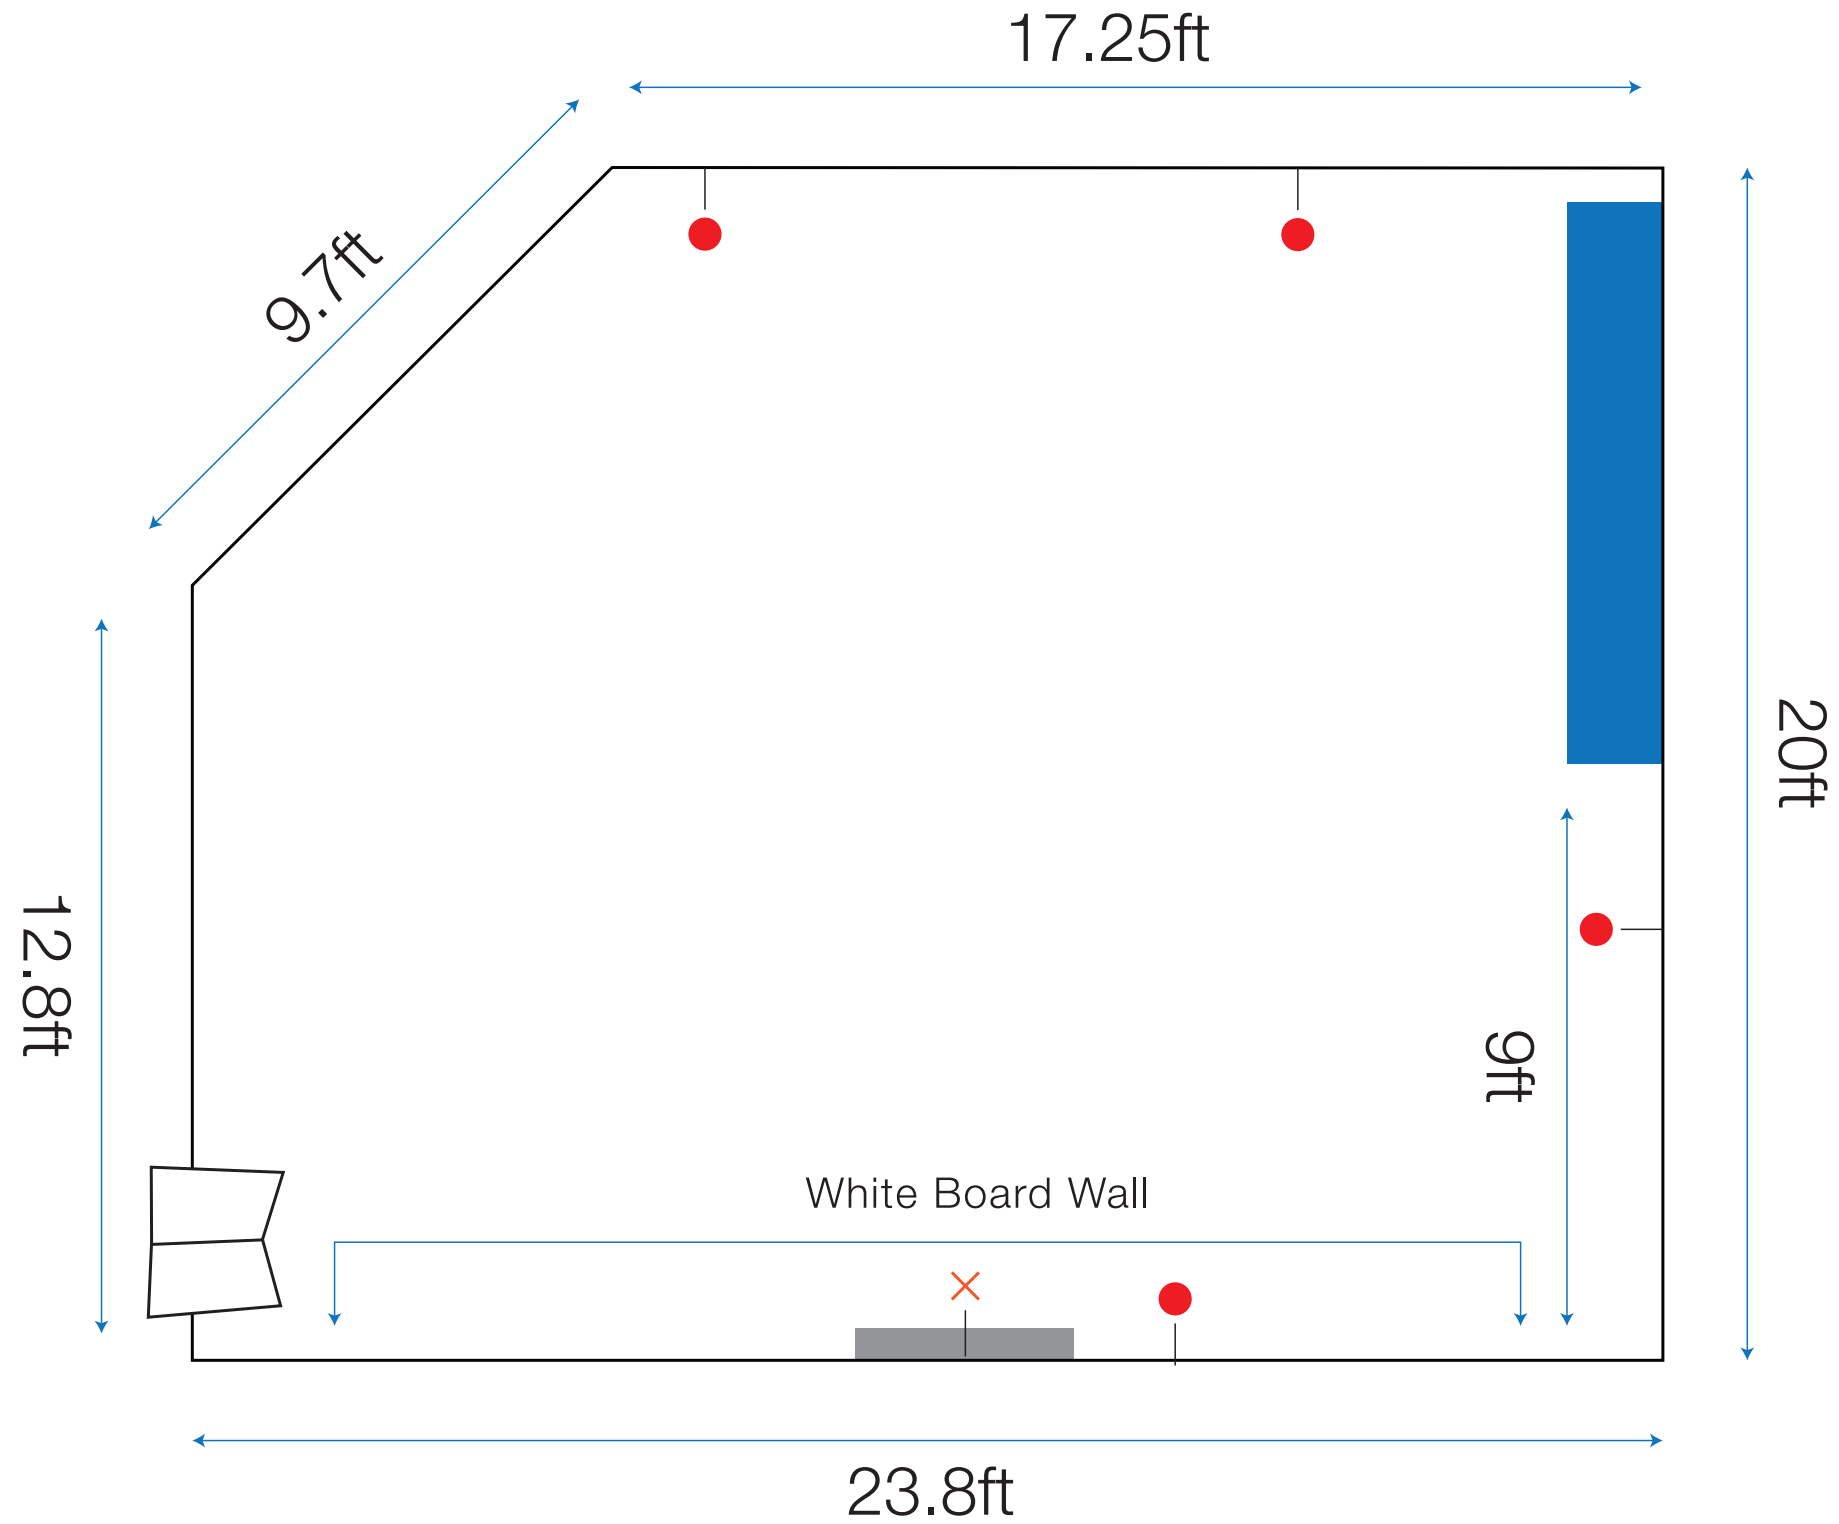

# LARGE BOARD ROOM (S3103)

- Power Outlet
- × HDMI
- Cabinet
- Television Screen