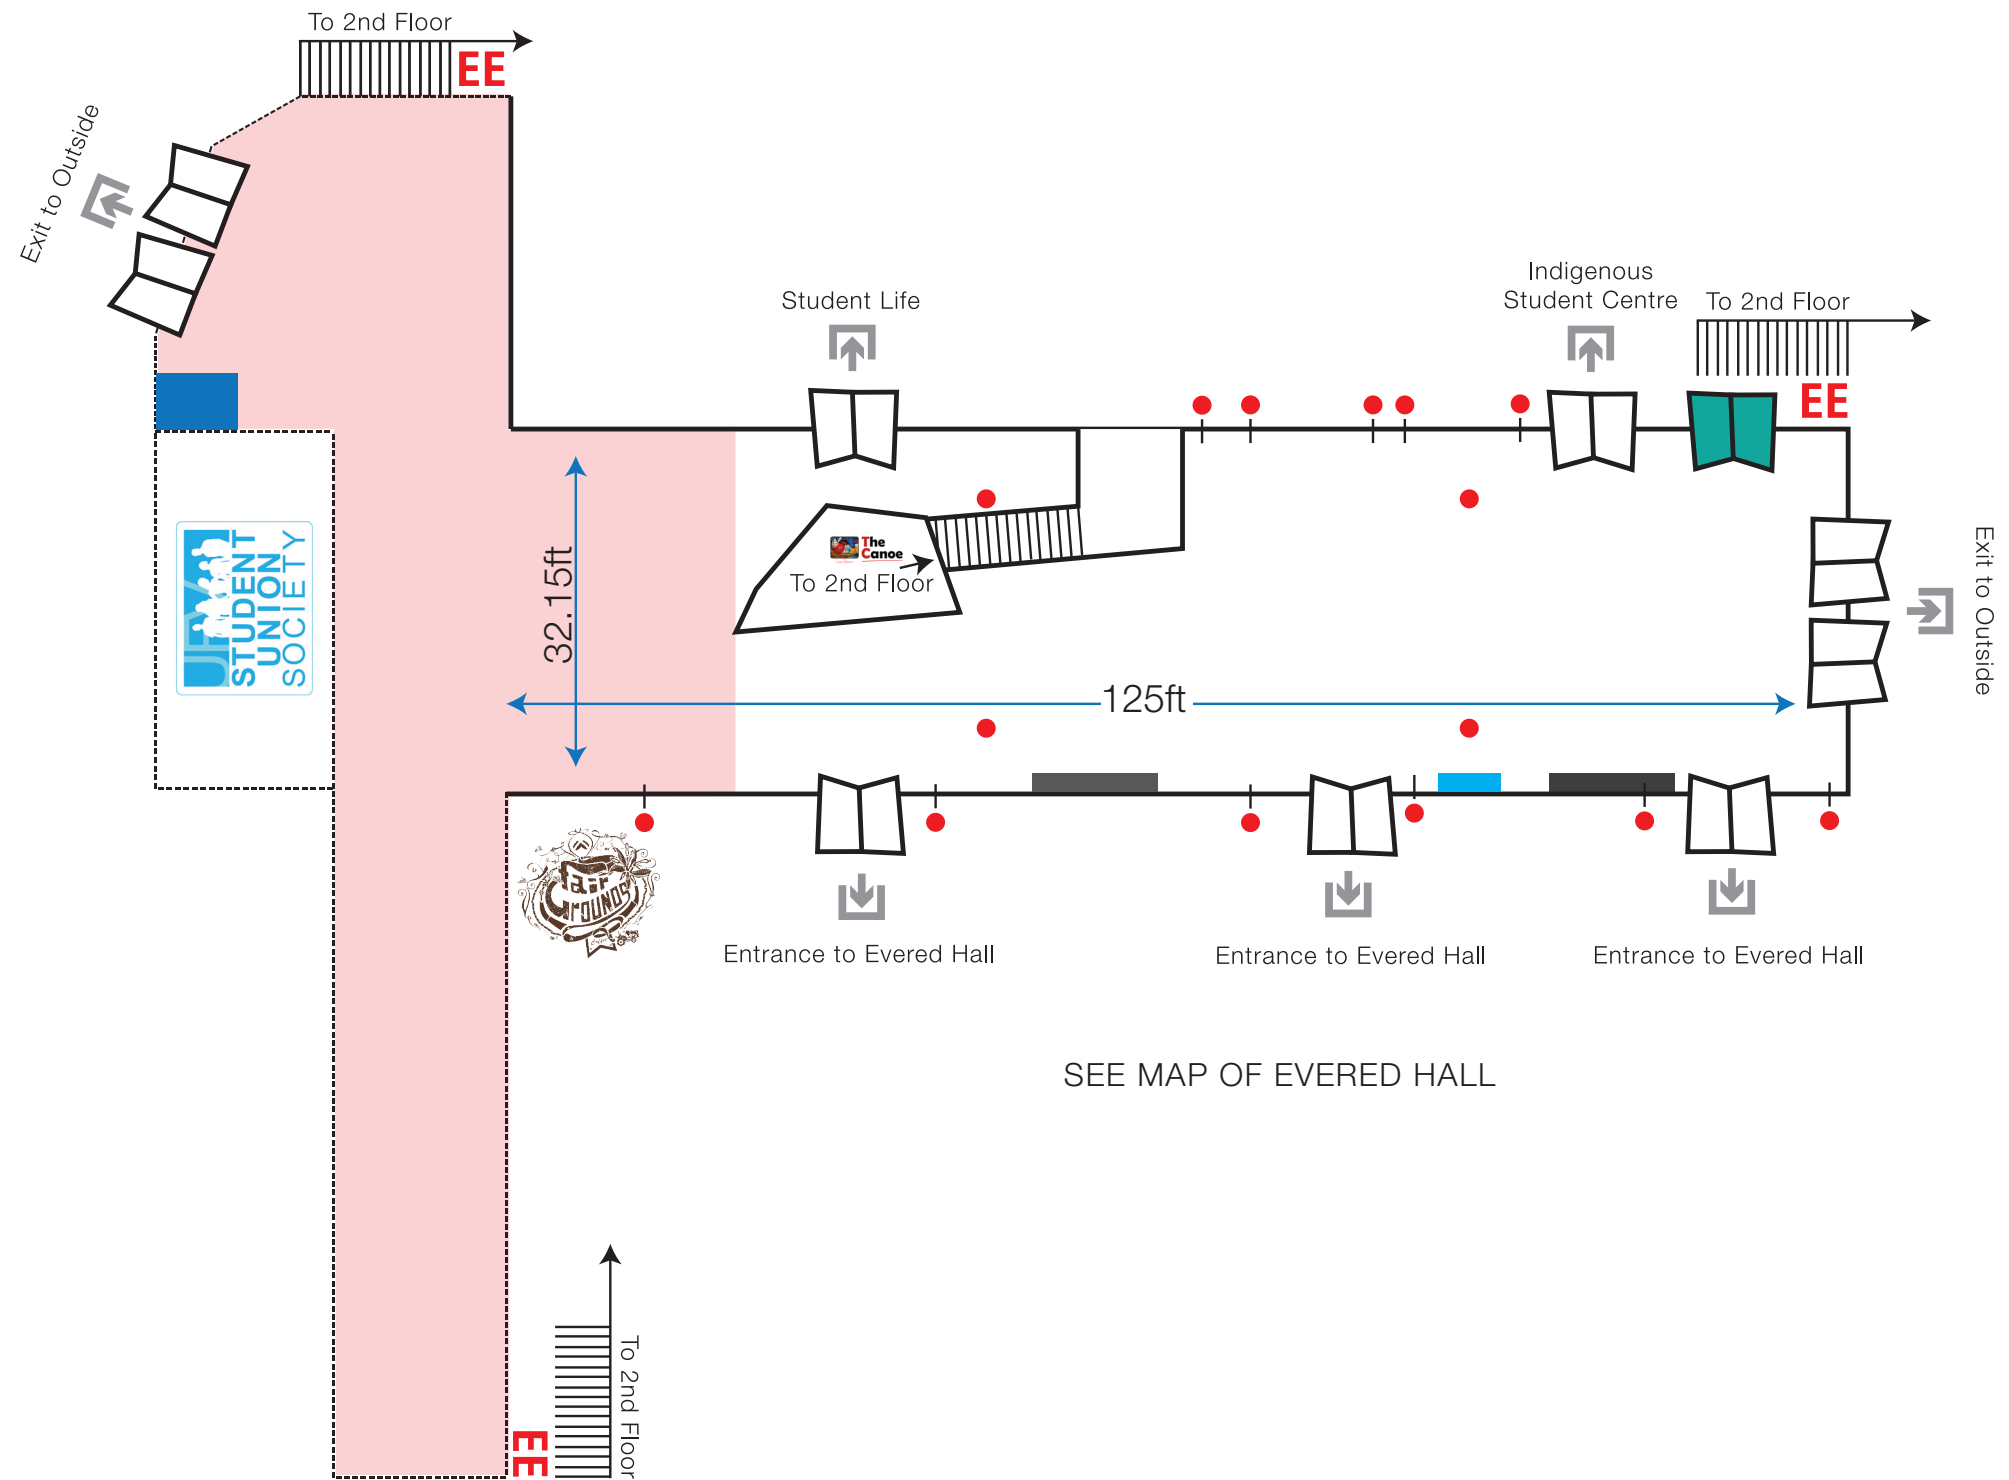

ATRIUM

SEE MAP OF EVERED HALL

- Power Outlet
- Television Screen
- Phone Charging Station
- Elevator
- Washroom
- EE Emergency Exit
- Not part of bookable space