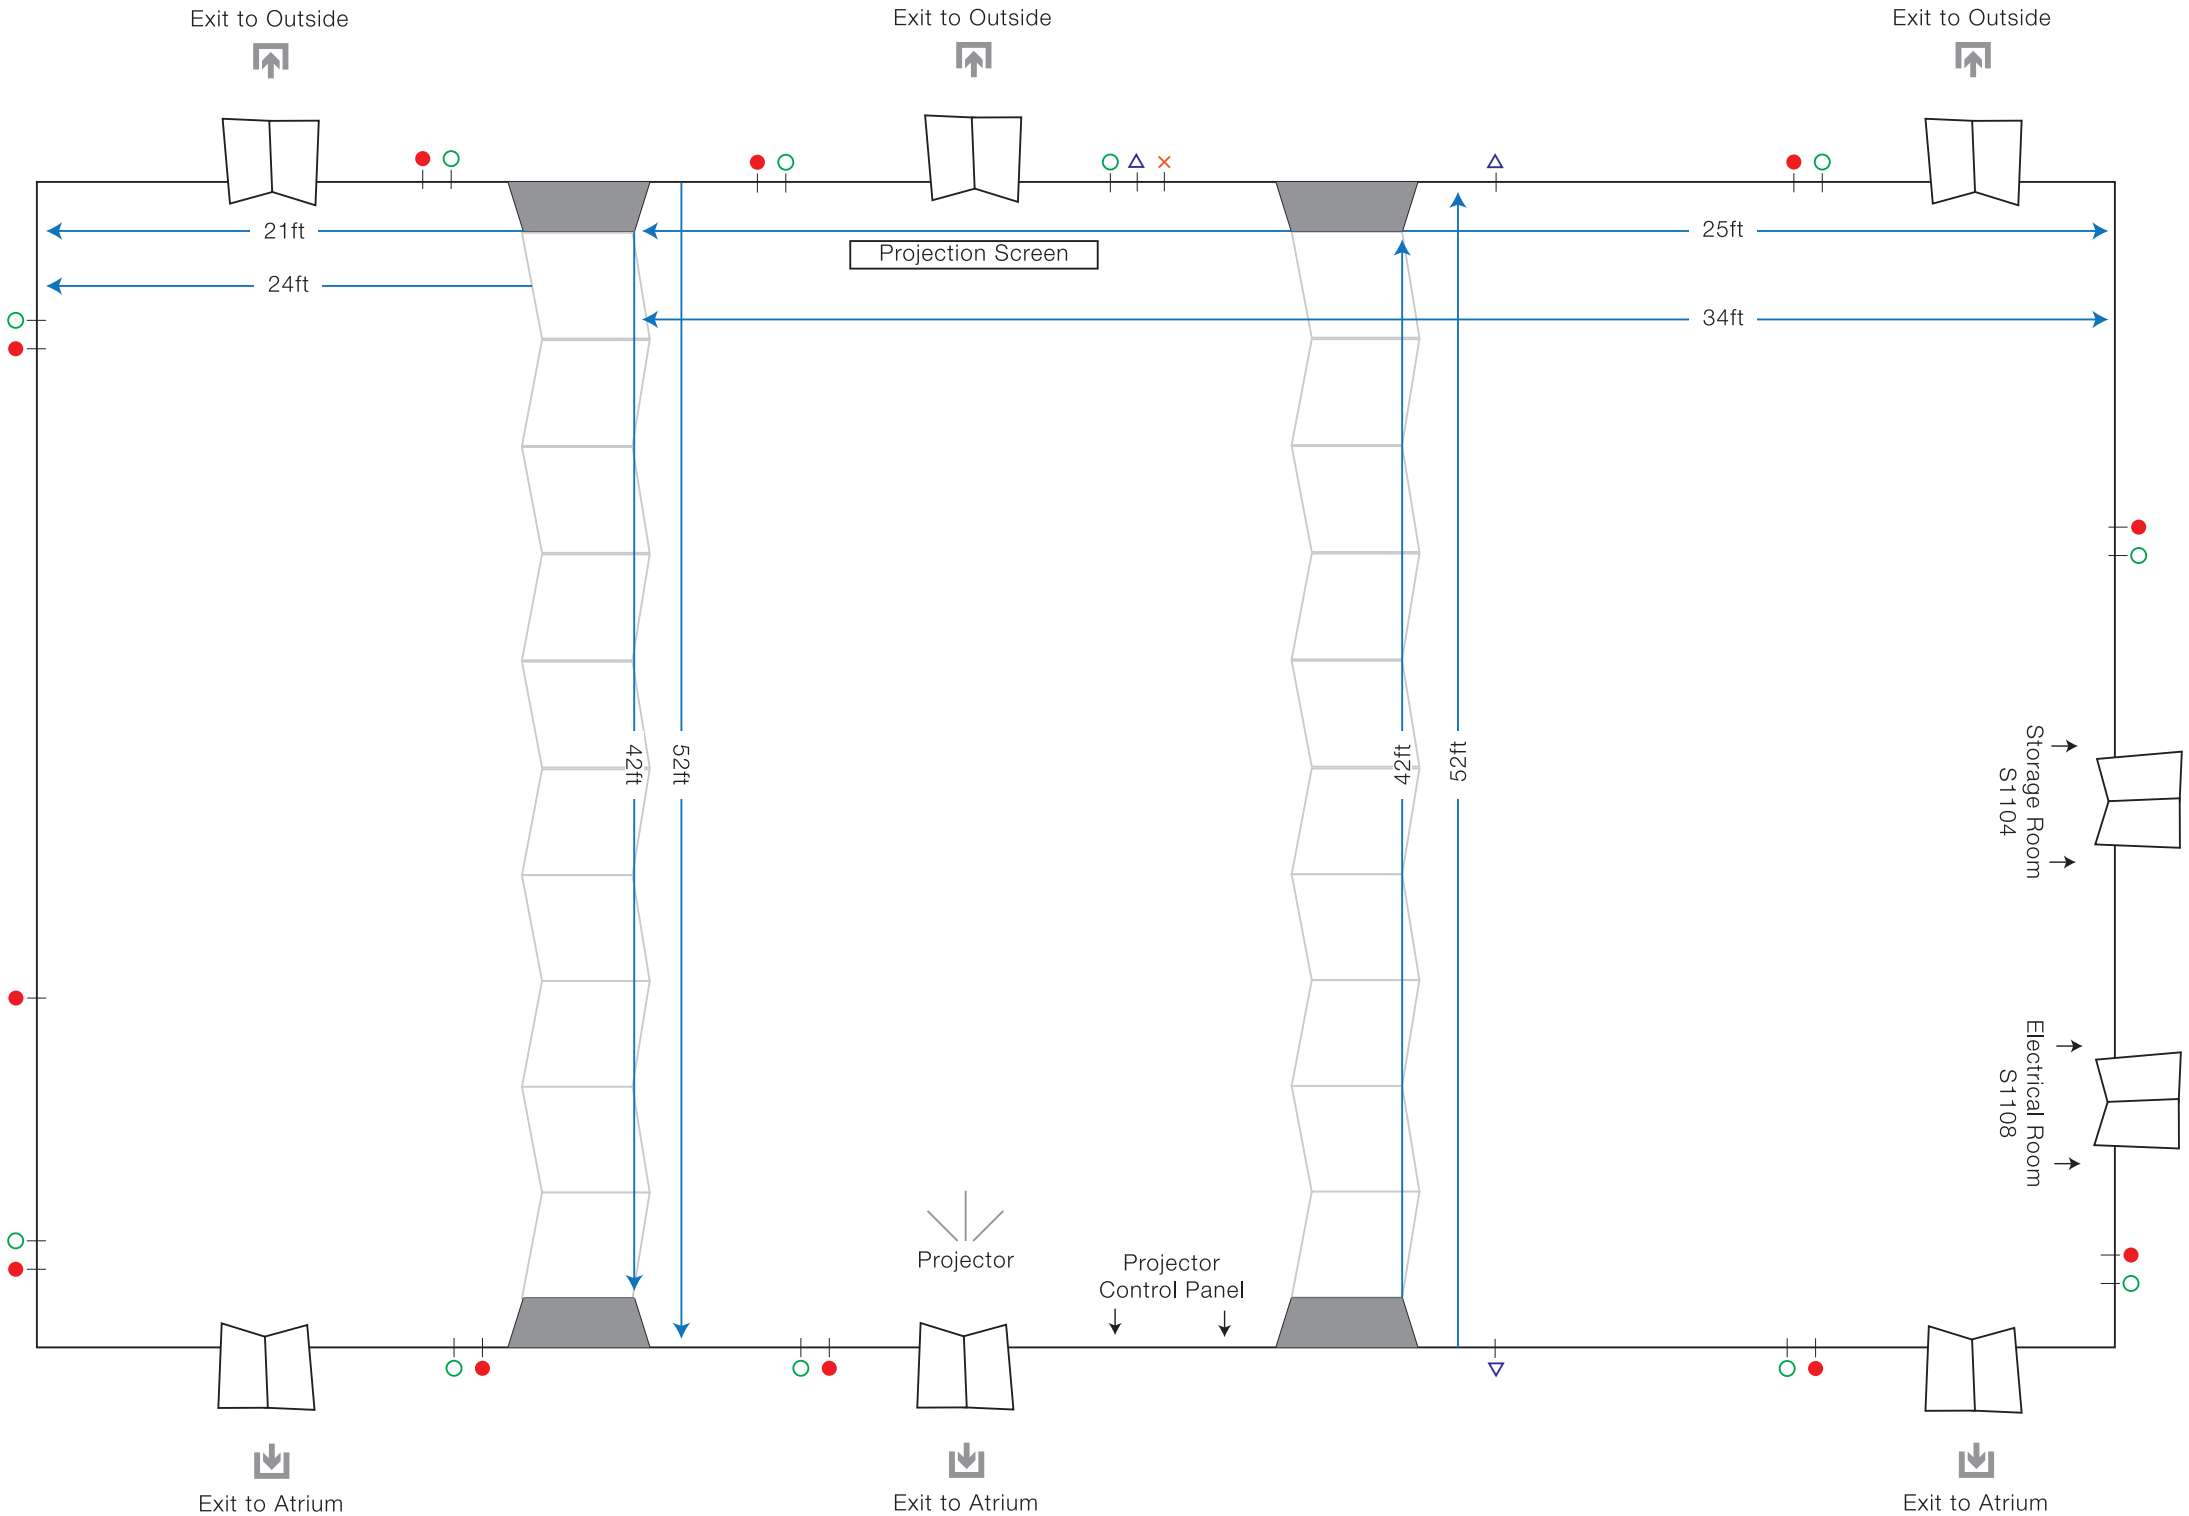

EVERED HALL

- Power Outlet
- △ Audio Plug-in (AUX & Patch Cord)
- Ethernet Plug-in
- × HDMI
- Panel Storage